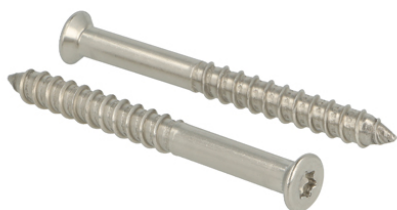

PRODUCT SHEET

Description:

Wood Screw F/Conan Connector,SS-304, $\varnothing 7 \times 80 \text{mm}$, Torx 30

Item number:

06.11.215-0

Units	Box	Carton	HS Code	Barcode
Pcs.	1	1000	7318141090	
				5704866503594