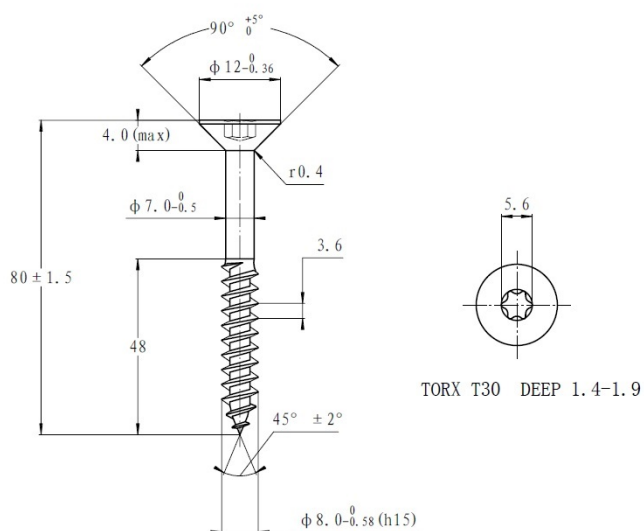

PRODUCT SHEET

Description:

Wood Screw F/Conan Connector,SS-304, $\varnothing 7 \times 80 \text{mm}$, Torx 30

Item number:

06.11.215-0

Units	Box	Carton	HS Code	Barcode
Pcs.	1	1000	7318141090	
				5704866503594